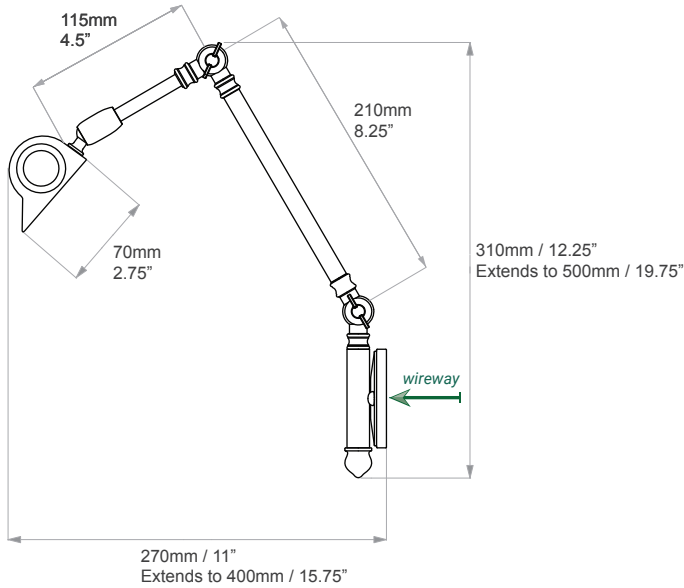

Bookcase Light 12”

L4202

The Bookcase Lights are fabricated from sheet brass with a fixed or articulated arm to illuminate library shelves.

UK / EU Version

Depth: 270mm / 10.5" Extending to 400mm / 15.75"
Height: 310mm / 12.25" - Extending to 500mm / 19.5"
Width: 304mm / 12"

Finishes: Antique Brass & Antique Silver

Weight: 1kg
Material: Brass
Shade: 6", 9", 12" sized options

Certification: BSEN 60598
IP Rated: N/A

Lamp Holder: x 2 B22 (UK), SES E14 (EU)
Input Voltage: 230V
Bulb: x 2 B22 candle (UK), SES E14 candle (EU)
Bulb Wattage: 25w max recommended

SIDE

FRONT

Bookcase Light 12”

L4202

The Bookcase Lights are fabricated from sheet brass with a fixed or articulated arm to illuminate library shelves.

US Version

Depth: 285mm / 11.25" extending to 415mm / 16.25"
Height: 379mm / 15" extending to 564mm / 22.25"
Width: 304mm / 12"

Finishes: Antique Brass & Antique Silver

Weight: 2kg
Material: Brass
Shade: 6" or 12" sized options

Certification: BSEN 60598
IP Rated: N/A

Lamp Holder: x 2 E12
Input Voltage: 110v
Bulb: x 2 E12 Candelabra
Bulb Wattage: 25w max recommended