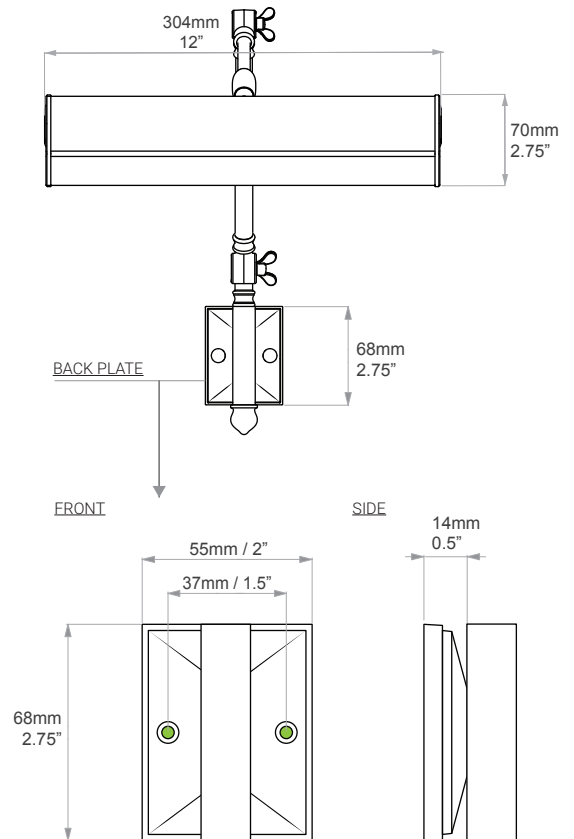

Bookcase Light 12”

L4202

The Bookcase Lights are fabricated from sheet brass with a fixed or articulated arm to illuminate library shelves.

UK / EU Version

Depth: 270mm / 10.5" Extending to 400mm / 15.75"
Height: 310mm / 12.25" - Extending to 500mm / 19.5"
Width: 304mm / 12"

Finishes: Antique Brass & Antique Silver

Weight: 1kg
Material: Brass
Shade: 6", 9", 12" sized options

Certification: BSEN 60598
IP Rated: N/A

Lamp Holder: x 2 B22 (UK), SES E14 (EU)
Input Voltage: 230V
Bulb: x 2 B22 candle (UK), SES E14 candle (EU)
Bulb Wattage: 25w max recommended

SIDE

FRONT

Bookcase Light 12”

L4202

The Bookcase Lights are fabricated from sheet brass with a fixed or articulated arm to illuminate library shelves.

US Version

Depth: 285mm / 11.25" extending to 415mm / 16.25"
Height: 379mm / 15" extending to 564mm / 22.25"
Width: 304mm / 12"

Finishes: Antique Brass & Antique Silver

Weight: 2kg
Material: Brass
Shade: 6" or 12" sized options

Certification: BSEN 60598
IP Rated: N/A

Lamp Holder: x 2 E12
Input Voltage: 110v
Bulb: x 2 E12 Candelabra
Bulb Wattage: 25w max recommended